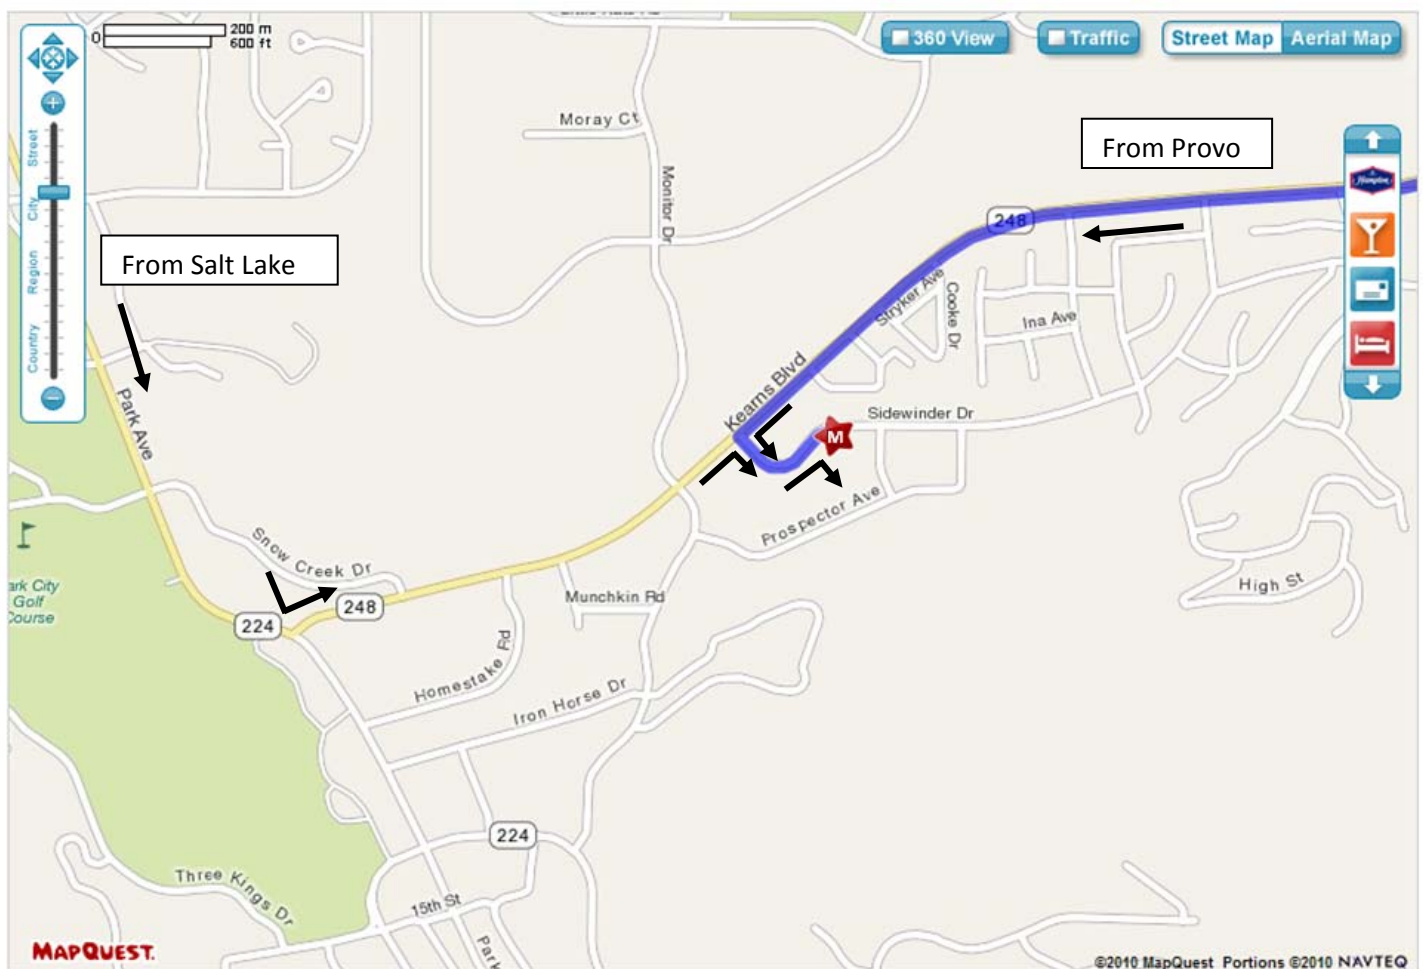

## Directions to the Conference

Marriott Park City  
1895 Sidewinder Drive  
Park City, UT 84060  
(435) 649-2900

### From **Salt Lake City**:

Take I-80 East toward Park City  
Take the UT-224 S exit (EXIT 145) toward Kimball Junction/Park City  
Turn **RIGHT** onto UT-224 (travel 5.5 miles)  
Turn **LEFT** onto KEARNS BLVD/UT-248 (travel 0.6 miles)  
Turn **RIGHT** onto SIDEWINDER DRIVE just before the Pizza Hut Restaurant (travel 0.2 miles)  
Turn **RIGHT** into the hotel

### From **Provo**:

Take University Ave/US-189 North toward Park City (travel 27.0 miles)  
Turn **LEFT** onto MAIN ST/ US-40 when you arrive in Heber City (travel 13.6 miles)  
Take EXIT 4 toward PARK CITY/KAMAS (travel 0.4 miles)  
Turn **LEFT** onto KEARNS BLVD/UT-248 E (travel 2.6 miles)  
Turn **LEFT** onto SIDEWINDER DRIVE just after the Pizza Hut Restaurant (travel 0.2 miles)  
Turn **RIGHT** into the hotel